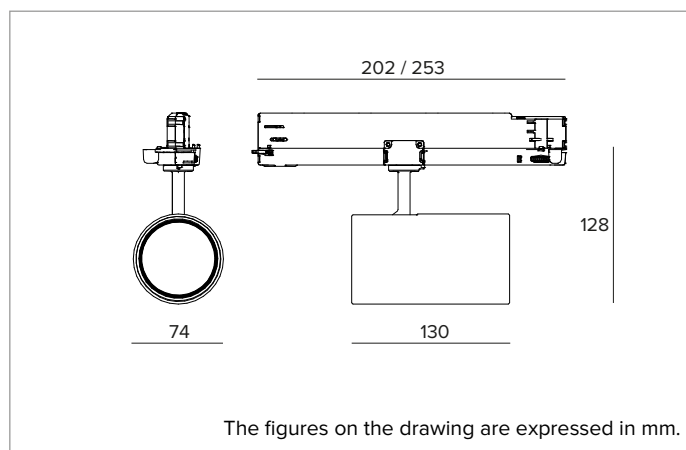

1T8166DA90 | LABEL 7

Professional adjustable LED projector

		3000K	H(m)	D(m)	E _{max} (lx)
		Ra90		41°	
		Fixture Power	30W	1	0.75 4850
		Source Flux	3054lm	2	1.49 1213
		Fixture Flux	2376lm	3	2.24 539
		Efficacy	80lm/W	4	2.99 303
TS1861	I _{max} =1623cd/klm	I _{max}	4955cd	5	3.73 194

Beam angles: MWFL

Optical efficiency: 78%

Fixture flux: 2376lm

Luminous efficacy: 81lm/W

Photobiological safety: Compliant with RG1 low risk group

MECHANICAL CHARACTERISTICS

Painted die-cast aluminium body. The optical unit can be adjusted from 0° a 90° on the vertical plane and 355° on the horizontal plane with the possibility to block the beam on the horizontal plane (friction locking system on the vertical plane).

Colour and finish: Plaster white

Dimensions: D=74mm

Weight: 0.69Kg

Degree of protection: IP20

ELECTRICAL CHARACTERISTICS

DALI version with track power supply. Casambi control system available using a dedicated accessory.